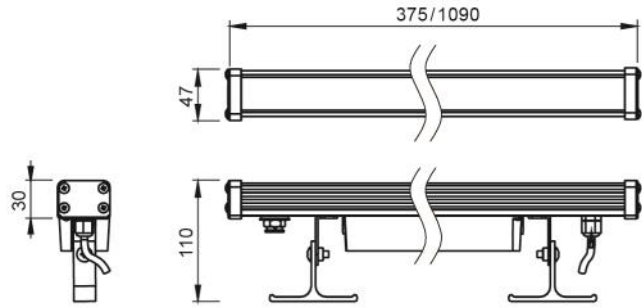

LED 線性燈

LINE RANGE

GF11

高功率單色溫線性照明產品 · 適合建築牆面照明、標的物照明及輪廓照明。

The linear light with high efficient single color temperature light source, suitable for façade and landmark lighting purpose, as well as contour lighting.

型號 Model	光源 Light source	瓦數 Wattage	色溫 CCT	光束角 Beam angle	額定電壓 Voltage
GF11	LED	10W · 30W	3000K / 4000K	45°	DC24V / AC220V

燈體 | 鋁擠型
 燈罩 | 強化玻璃
 側蓋 | 工程塑膠
 腳架 | 鋁擠型

Luminaire | Aluminium extrusion
Lamp cover | Tempered glass
Side cover | Plastic
Support | Aluminium extrusion

Unit:mm

PHOTOMETRY

— 00 / 180 PLANE — 90 / 270 PLANE