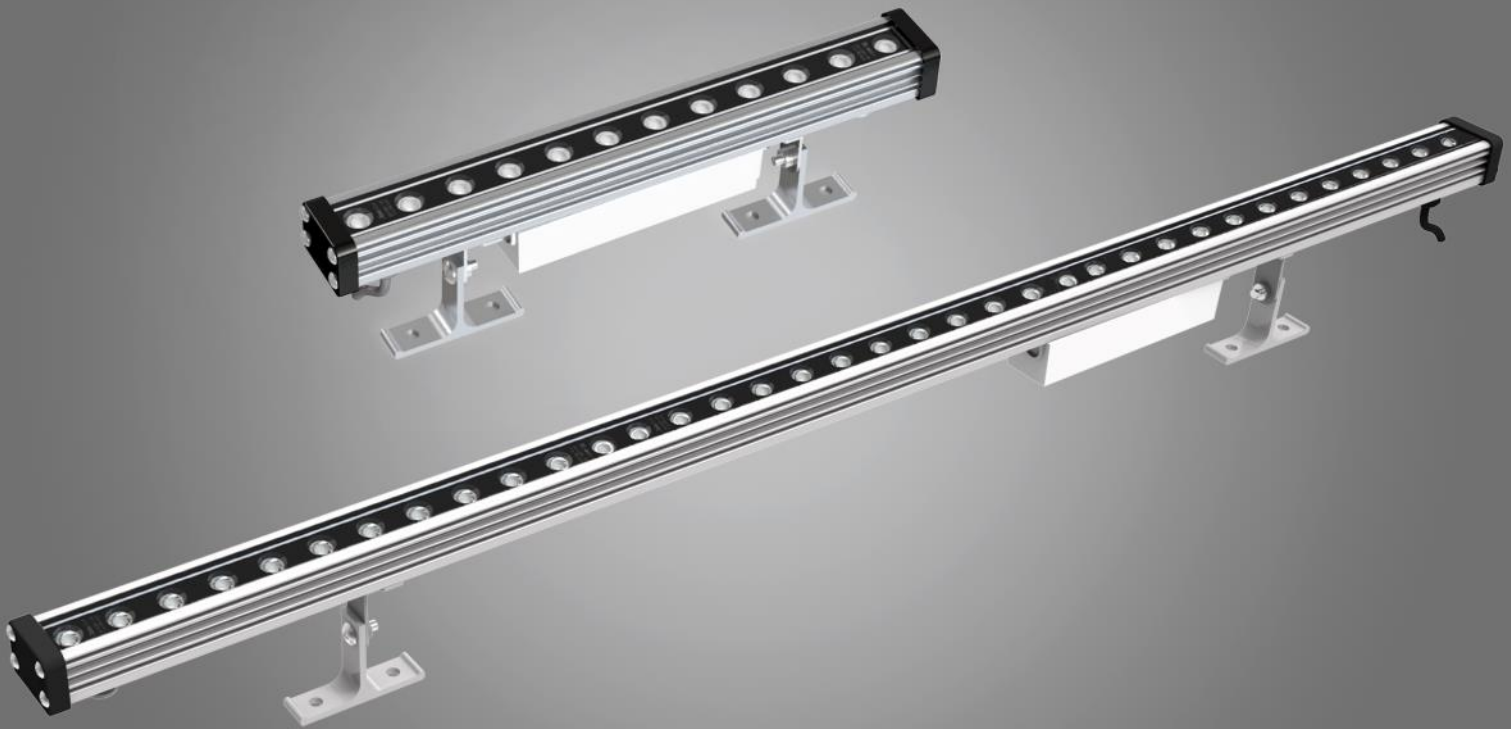

LED 線性燈

LINE RANGE

GF11

高功率單色溫線性照明產品 · 適合建築牆面照明、標的物照明及輪廓照明。

The linear light with high efficient single color temperature light source, suitable for façade and landmark lighting purpose, as well as contour lighting.

型號 Model	光源 Light source	瓦數 Wattage	色溫 CCT	光束角 Beam angle	額定電壓 Voltage
GF11	LED	10W · 30W	3000K / 4000K	45°	DC24V / AC220V

燈體 | 鋁擠型
 燈罩 | 強化玻璃
 側蓋 | 工程塑膠
 腳架 | 鋁擠型

Luminaire | Aluminium extrusion
Lamp cover | Tempered glass
Side cover | Plastic
Support | Aluminium extrusion

Unit:mm

PHOTOMETRY

— 00 / 180 PLANE — 90 / 270 PLANE